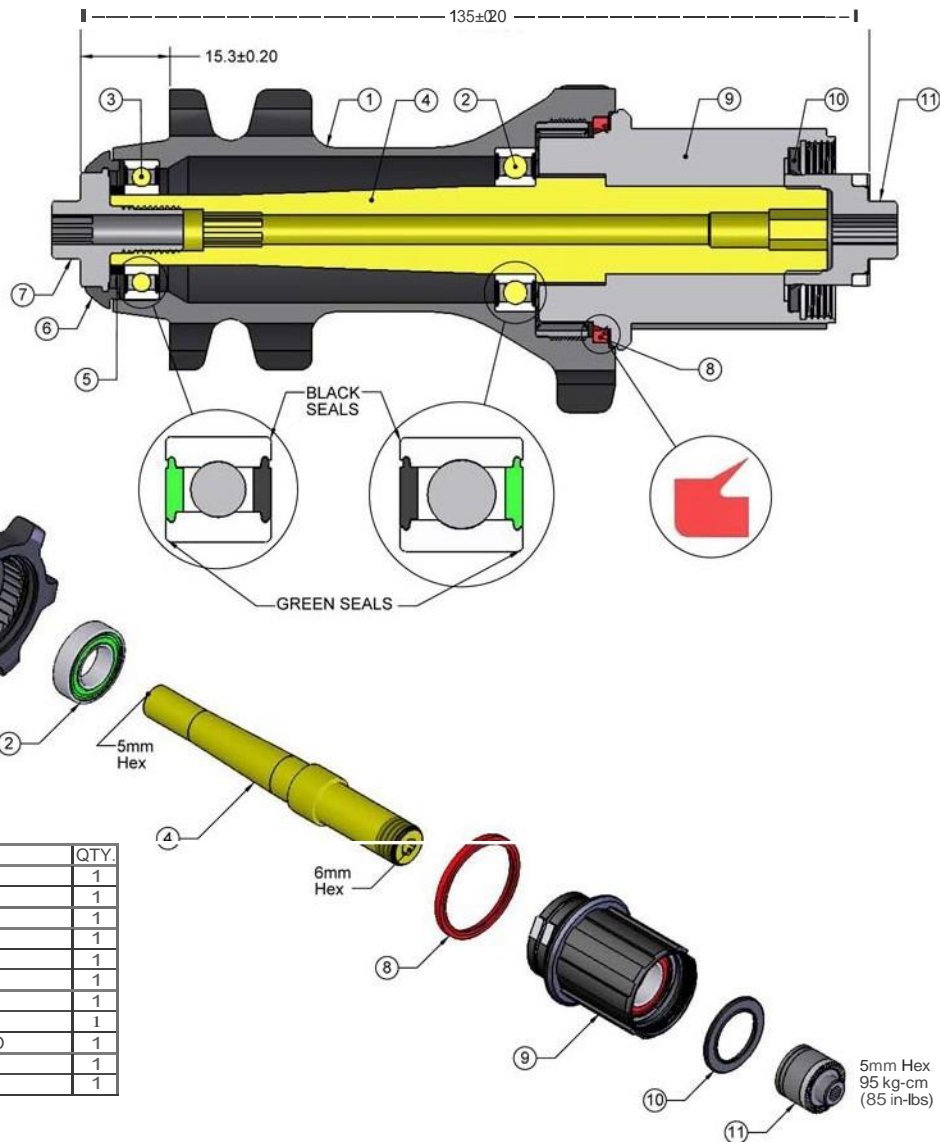

Easton XC One Rear Hub, 2008

5mm Hex
135 kg-cm
(125 in-lbs)

ITEM	PART NO	DESCRIPTION	QTY.
1		REAR HUB SHELL, XC ONE 2008	1
2	2031766	BEARING 6902 MTN HYBRID	1
3	2031765	BEARING 6901 MTN HYBRID	1
4	2031755	REAR AXLE, XC ONE	1
5	2016989	WAVE SPRING	1
6	1000005017	SEAL XC ONE	1
7	2017094	REAR END CAP ROTOR SIDE XCONE	1
8	2014361	ALUM CASSETTE BODY SEAL RED\	1
9	2013515	R4 CASSETTE BODY ASSEMBLY SHIMANO	1
10	2017803	SEAL 19mm ID X 28mm OD	1
11	2031798	REAR END CAP, DRIVE SIDE MTN	1

5mm Hex
95 kg-cm
(85 in-lbs)