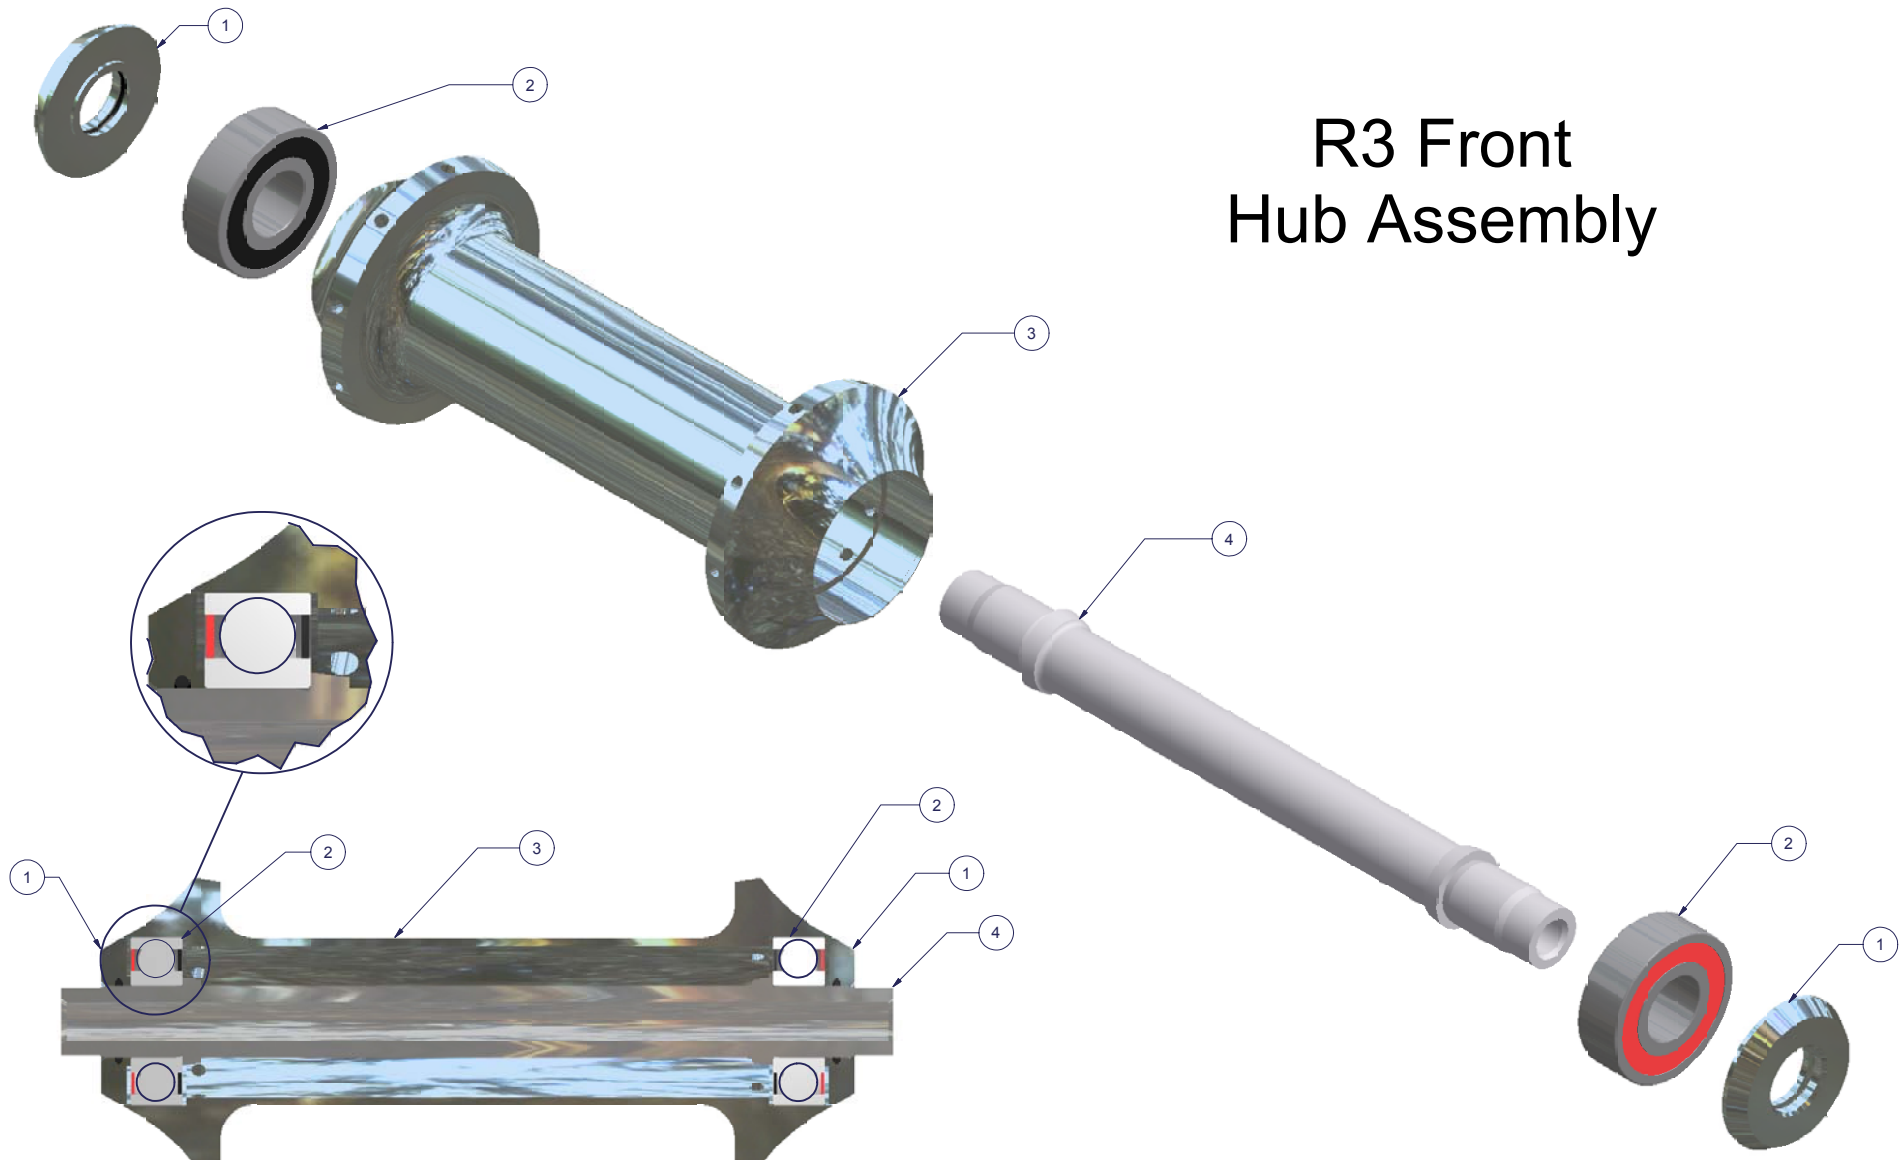

R3 Front Hub Assembly

R3 Front			
Item	Qty	Part Number	Description
1	2	778137	End Cap R3 F
2	2	278125	Bearing R6 Hybrid
3	1		Hub Shell R3 Front
4	1	978122	Axle R3