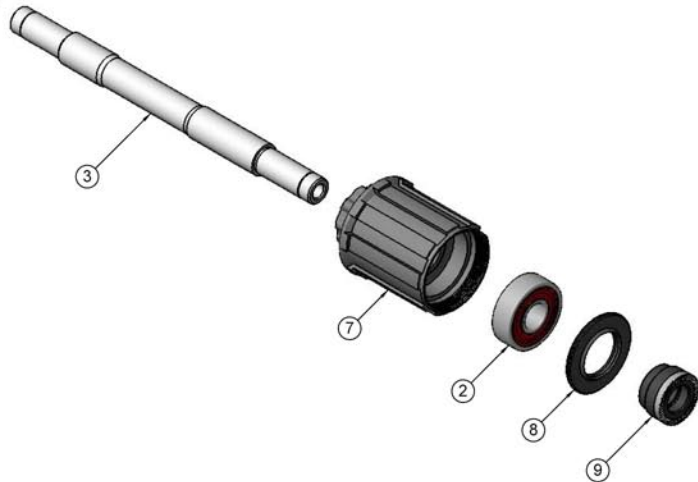

Easton XC Two Rear Hub, 2008

ITEM NO.	PART NO.	DESCRIPTION	QTY.
1		REAR HUB SHELL, XC TWO 2008	1
2	578789	BEARING, 6000 STD	2
3	3101677	AXLE, XC2 REAR 2008	1
4	9101679	SEAL, XC2 F / RND5	1
5	1101678	END CAP, XC2 F / RND5	1
6	082010	FIXING BOLT, XC2	1
7	382023	CASSETTE BODY, XC2	1
8	882105	SEAL, CASSETTE, XC2	1
9	882068	END CAP, R DS, XC2	1