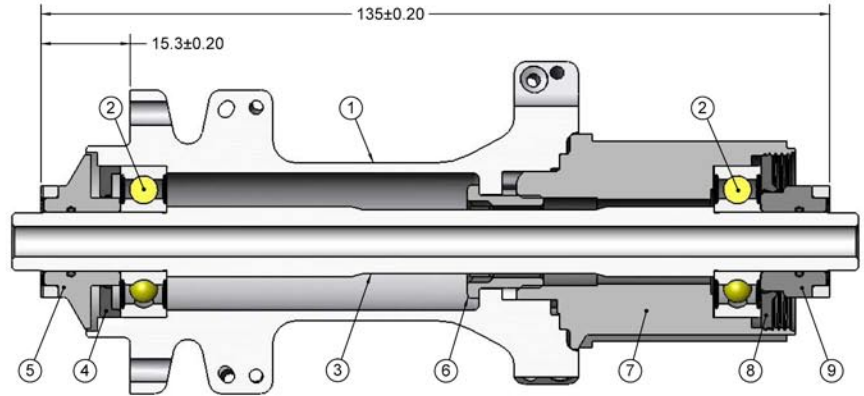

Easton XC Two Rear Hub, 2008

ITEM NO.	PART NO.	DESCRIPTION	QTY.
1		REAR HUB SHELL, XC TWO 2008	1
2	578789	BEARING, 6000 STD	2
3	3101677	AXLE, XC2 REAR 2008	1
4	9101679	SEAL, XC2 F / RND5	1
5	1101678	END CAP, XC2 F / RND5	1
6	082010	FIXING BOLT, XC2	1
7	382023	CASSETTE BODY, XC2	1
8	882105	SEAL, CASSETTE, XC2	1
9	882068	END CAP, R DS, XC2	1