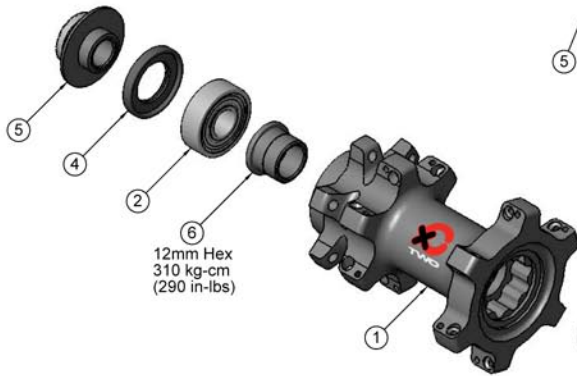

Easton XC Two Rear Hub, 2008

ITEM NO.	PART NO.	DESCRIPTION	QTY.
1		REAR HUB SHELL, XC TWO 2008	1
2	578789	BEARING, 6000 STD	2
3	3101677	AXLE, XC2 REAR 2008	1
4	9101679	SEAL, XC2 F / RND5	1
5	1101678	END CAP, XC2 F / RND5	1
6	082010	FIXING BOLT, XC2	1
7	382023	CASSETTE BODY, XC2	1
8	882105	SEAL, CASSETTE, XC2	1
9	882068	END CAP, R DS, XC2	1