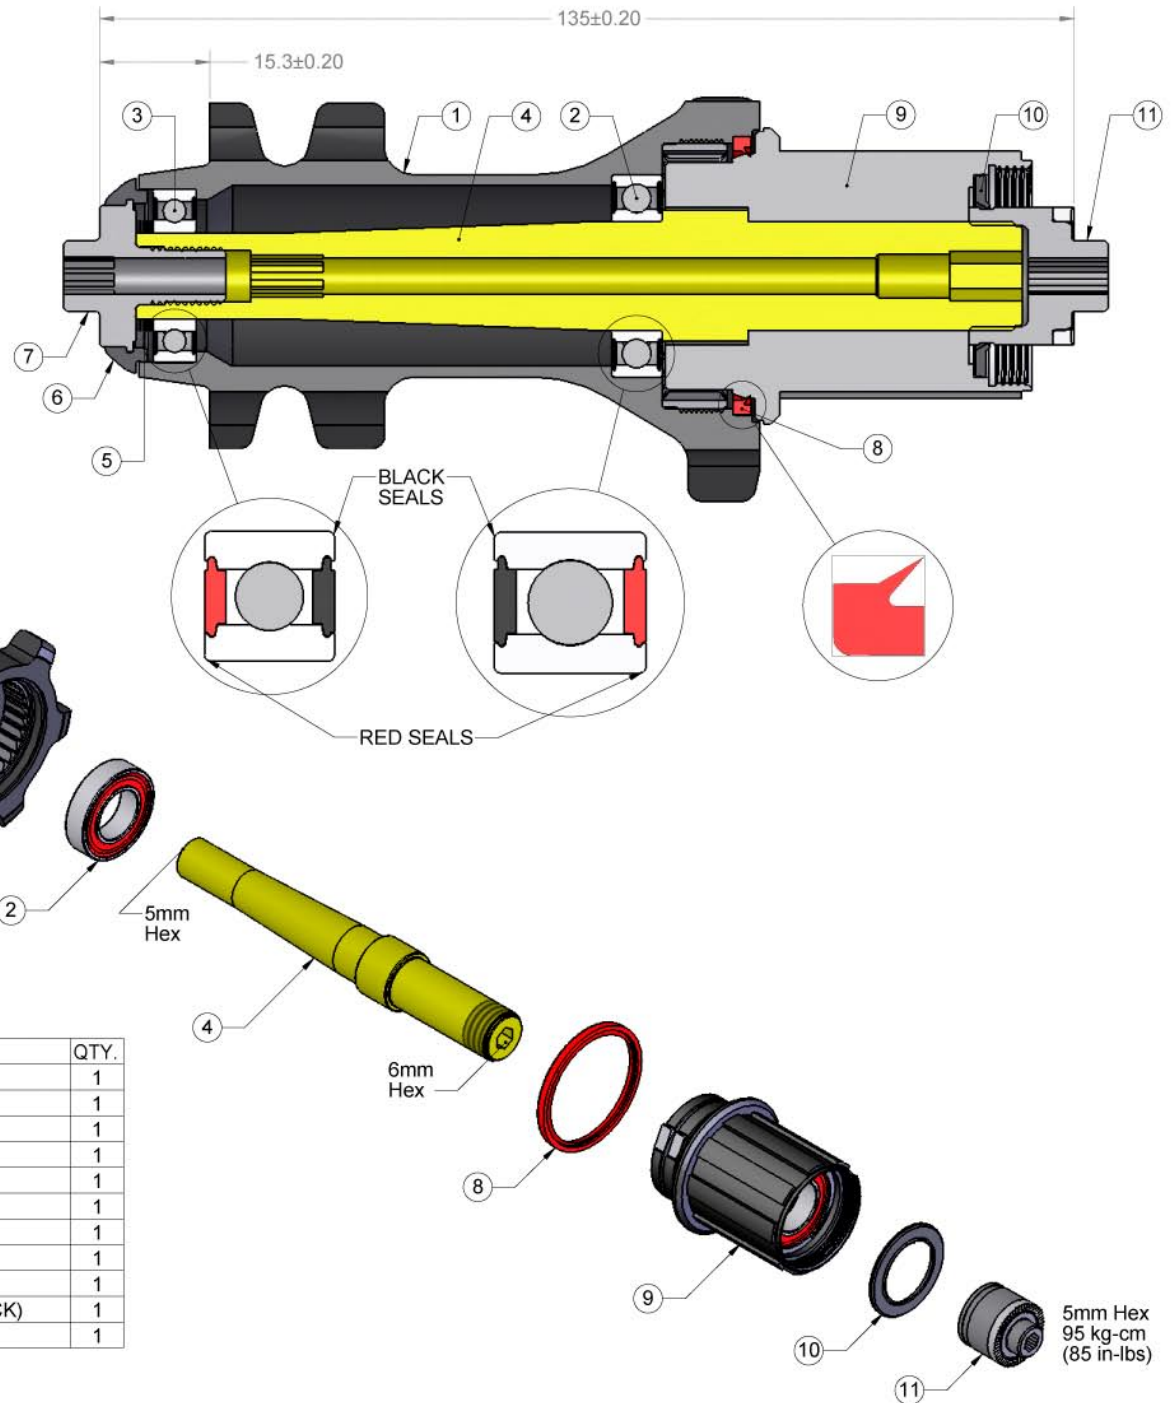

Easton XC One Rear Hub 2006/2007

5mm Hex
135 kg-cm
(125 in-lbs)

ITEM NO.	PART NO.	DESCRIPTION	QTY.
1		REAR HUB SHELL, XC ONE	1
2	778123	BEARING, 6902 HYBRID	1
3	578124	BEARING, 6901 HYBRID	1
4	191066	REAR AXLE, XC ONE	1
5	391070	WAVE SPRING	1
6	895264	SEAL, XC ONE	1
7	591069	REAR END CAP, ROTOR SIDE, XC ONE	1
8	078169	ALUM CASSETTE BODY SEAL (RED)	1
9	891082	R4 CASSETTE BODY ASSEMBLY, SHIMANO	1
10	595265	ALUM CASSETTE BODY BEARING SEAL (BLACK)	1
11	191071	REAR END CAP, DRIVE SIDE	1

5mm Hex
95 kg-cm
(85 in-lbs)