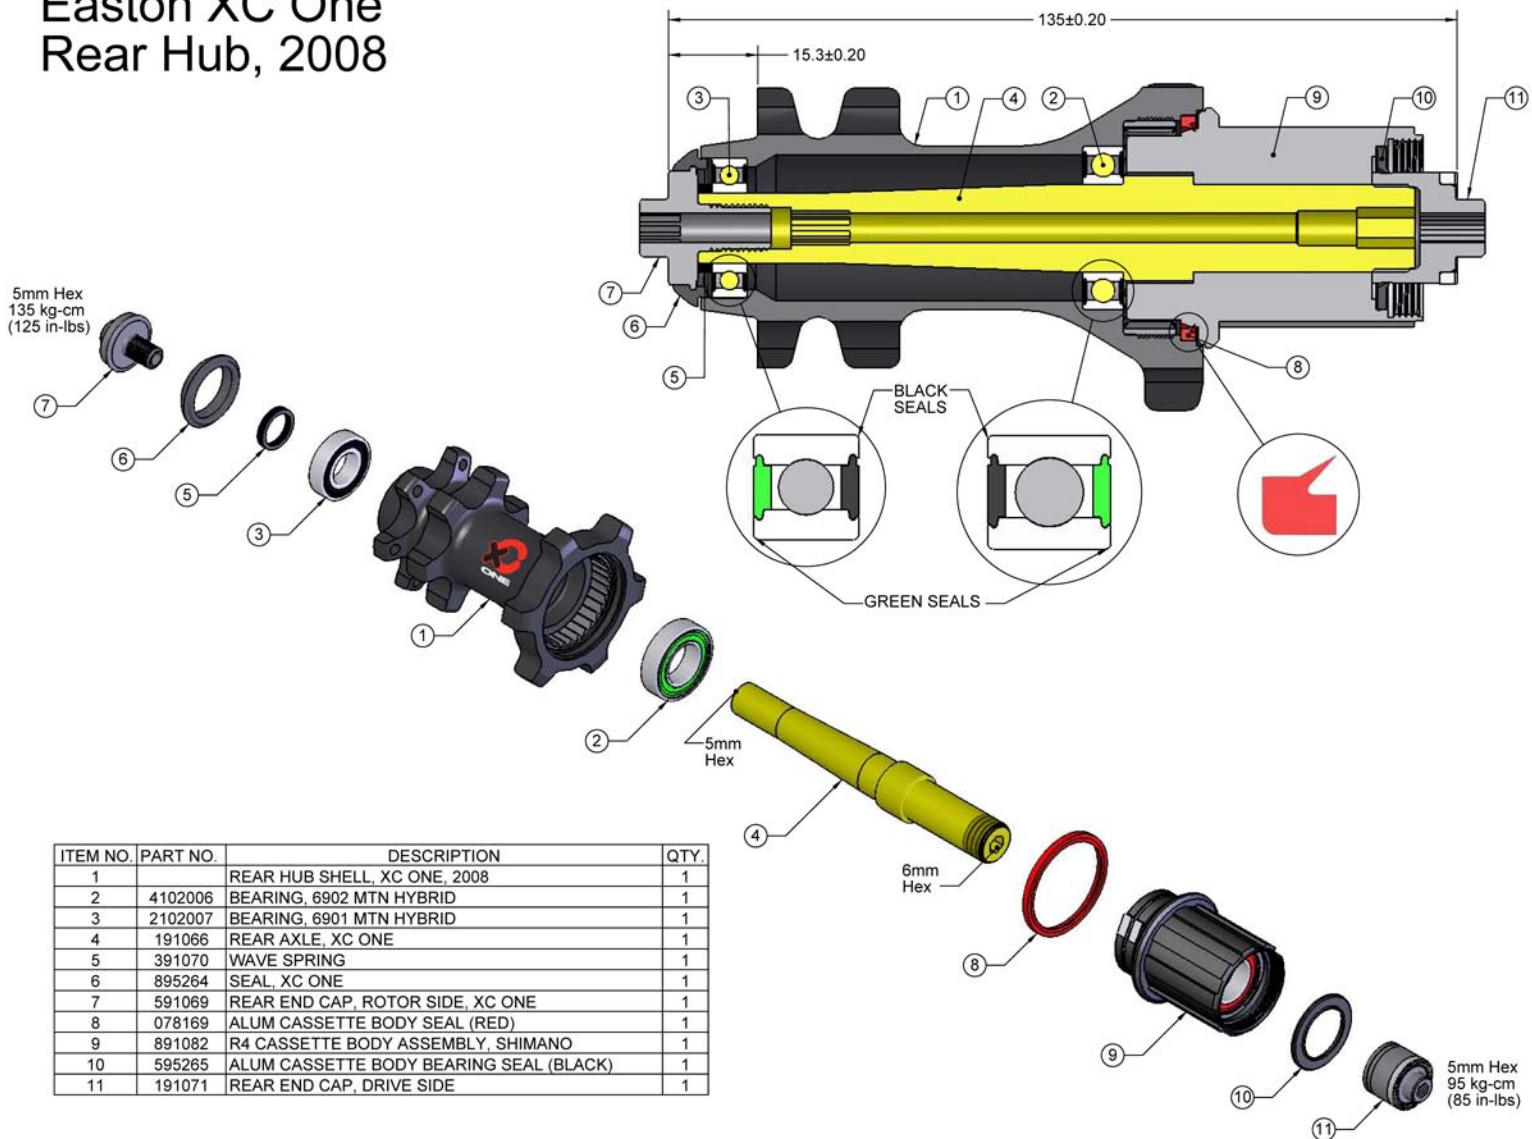

# Easton XC One Rear Hub, 2008

ITEM NO.	PART NO.	DESCRIPTION	QTY.
1		REAR HUB SHELL, XC ONE, 2008	1
2	4102006	BEARING, 6902 MTN HYBRID	1
3	2102007	BEARING, 6901 MTN HYBRID	1
4	191066	REAR AXLE, XC ONE	1
5	391070	WAVE SPRING	1
6	895264	SEAL, XC ONE	1
7	591069	REAR END CAP, ROTOR SIDE, XC ONE	1
8	078169	ALUM CASSETTE BODY SEAL (RED)	1
9	891082	R4 CASSETTE BODY ASSEMBLY, SHIMANO	1
10	595265	ALUM CASSETTE BODY BEARING SEAL (BLACK)	1
11	191071	REAR END CAP, DRIVE SIDE	1