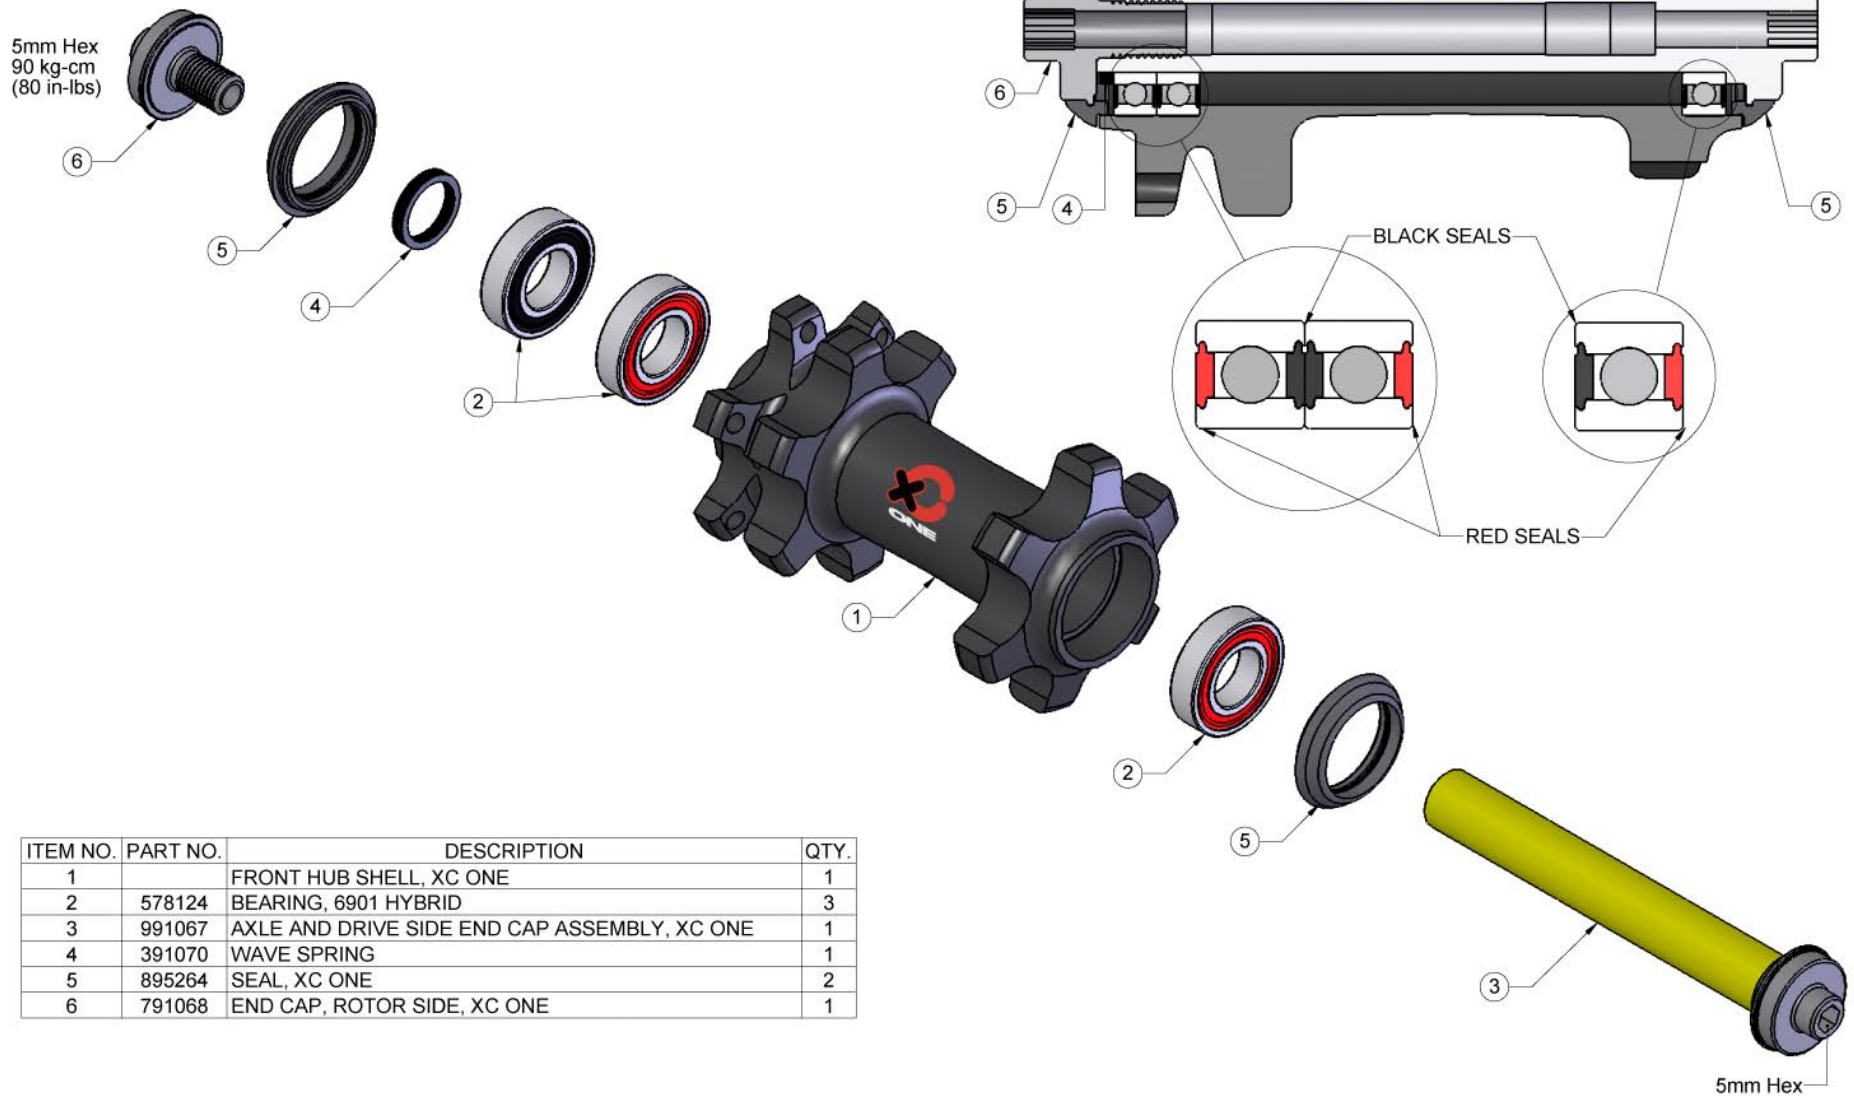

Easton XC One Front Hub 2006/2007

ITEM NO.	PART NO.	DESCRIPTION	QTY.
1		FRONT HUB SHELL, XC ONE	1
2	578124	BEARING, 6901 HYBRID	3
3	991067	AXLE AND DRIVE SIDE END CAP ASSEMBLY, XC ONE	1
4	391070	WAVE SPRING	1
5	895264	SEAL, XC ONE	2
6	791068	END CAP, ROTOR SIDE, XC ONE	1