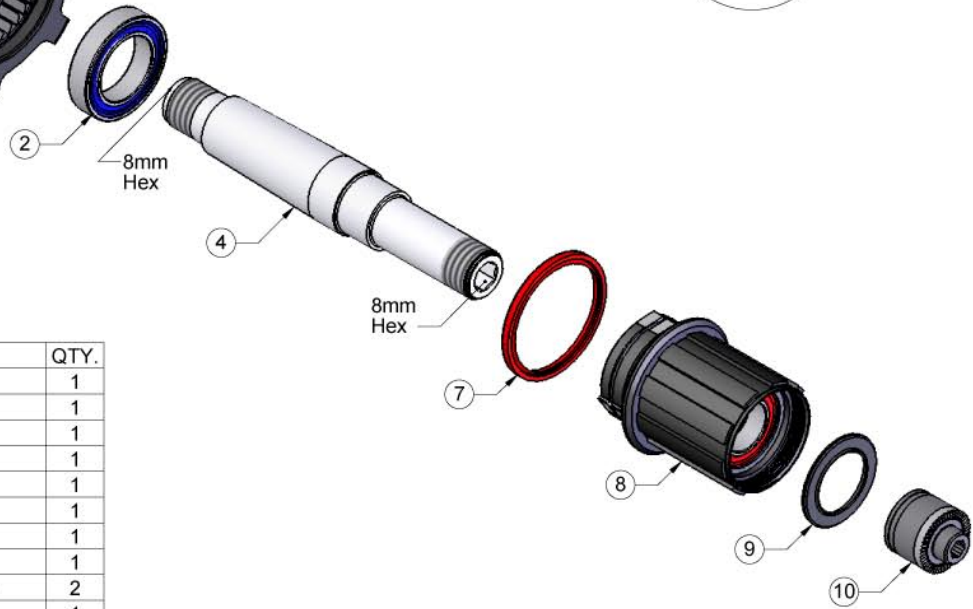

Easton AM Havoc

Rear Hub 2006, 2007, 2008

5mm Hex
165 kg-cm
(150 in-lbs)

5mm Hex
135 kg-cm
(125 in-lbs)

ITEM NO.	PART NO.	DESCRIPTION	QTY.
1		REAR HUB SHELL, AM HAVOC	1
2	395266	BEARING, 6804 STD	1
3	195267	BEARING, 6902 STD	1
4	691078	REAR AXLE, AM HAVOC	1
5	995268	RETAINING RING, 32MM	1
6	291080	REAR END CAP, ROTOR SIDE, AM HAVOC	1
7	078169	ALUM CASSETTE BODY SEAL (RED)	1
8	891082	R4 CASSETTE BODY ASSEMBLY, SHIMANO	1
9	595265	ALUM CASSETTE BODY BEARING SEAL (BLACK)	2
10	191071	REAR END CAP, DRIVE SIDE	1