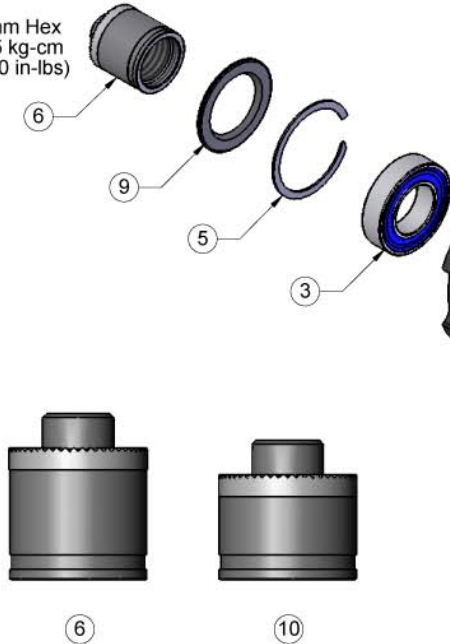

Easton AM Havoc

Rear Hub 2006, 2007, 2008

5mm Hex
165 kg-cm
(150 in-lbs)

5mm Hex
135 kg-cm
(125 in-lbs)

ITEM NO.	PART NO.	DESCRIPTION	QTY.
1		REAR HUB SHELL, AM HAVOC	1
2	395266	BEARING, 6804 STD	1
3	195267	BEARING, 6902 STD	1
4	691078	REAR AXLE, AM HAVOC	1
5	995268	RETAINING RING, 32MM	1
6	291080	REAR END CAP, ROTOR SIDE, AM HAVOC	1
7	078169	ALUM CASSETTE BODY SEAL (RED)	1
8	891082	R4 CASSETTE BODY ASSEMBLY, SHIMANO	1
9	595265	ALUM CASSETTE BODY BEARING SEAL (BLACK)	2
10	191071	REAR END CAP, DRIVE SIDE	1