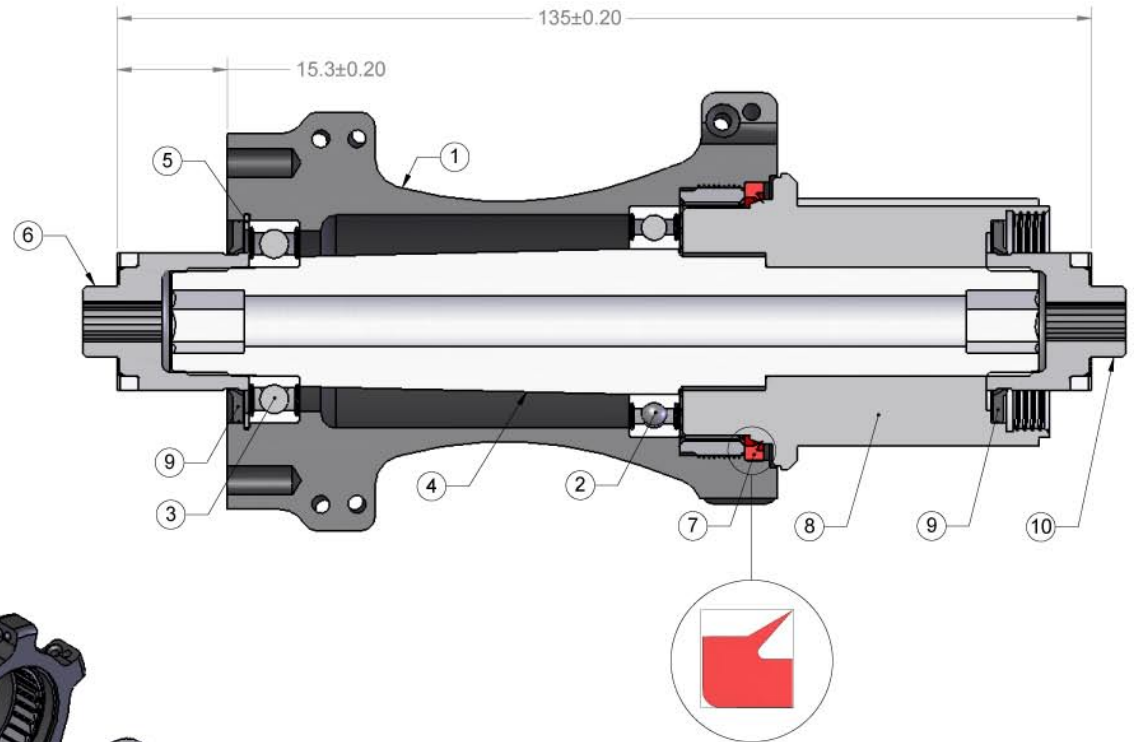

Easton AM Havoc

Rear Hub 2006, 2007, 2008

5mm Hex
165 kg-cm
(150 in-lbs)

5mm Hex
135 kg-cm
(125 in-lbs)

ITEM NO.	PART NO.	DESCRIPTION	QTY.
1		REAR HUB SHELL, AM HAVOC	1
2	395266	BEARING, 6804 STD	1
3	195267	BEARING, 6902 STD	1
4	691078	REAR AXLE, AM HAVOC	1
5	995268	RETAINING RING, 32MM	1
6	291080	REAR END CAP, ROTOR SIDE, AM HAVOC	1
7	078169	ALUM CASSETTE BODY SEAL (RED)	1
8	891082	R4 CASSETTE BODY ASSEMBLY, SHIMANO	1
9	595265	ALUM CASSETTE BODY BEARING SEAL (BLACK)	2
10	191071	REAR END CAP, DRIVE SIDE	1